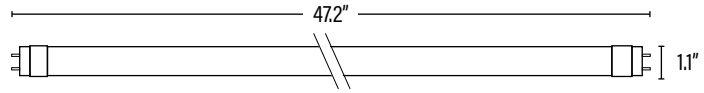

PERFORMANCE DATA
PACKAGING

Item#: **91140**
LED DUAL POWER LINEAR T8

DIMENSIONS (Inches)

Length (MOL)	47.2"
Width/Diameter (MOD)	1.1"
Weight (Lbs)	--

Line drawings may not be to scale and are for general reference only.

SUPPORTING DOCUMENTS (Grey = not available at this time.)

Product Sheet	VIEW
Install Instructions	VIEW
IES Download from Web Item	VIEW
LM79	VIEW
LM80	VIEW

PACKAGING

		UPC	DIMENSIONS (LxWxH)	GROSS WEIGHT (Lbs)
Master Carton	25	10811768027058	--	--
Individual Box	1	811768027051	--	--
Country of Origin	China			
HS Tariff	9405.40.8200			