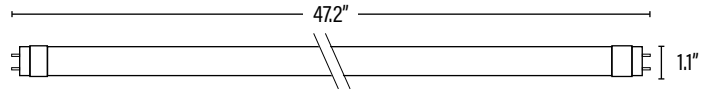

PERFORMANCE DATA

PACKAGING

Item#: **91143**
LED DUAL POWER LINEAR T8

DIMENSIONS (Inches)

Length (MOL)	47.2"
Width/Diameter (MOD)	1.1"
Weight (Lbs)	--

Line drawings may not be to scale and are for general reference only.

SUPPORTING DOCUMENTS (Grey = not available at this time.)

Product Sheet	VIEW
Install Instructions	VIEW
IES Download from Web Item	VIEW
LM79	VIEW
LM80	VIEW

PACKAGING		UPC	DIMENSIONS (LxWxH)	GROSS WEIGHT (Lbs)
Master Carton	25	10811768027096	--	--
Individual Box	1	811768027099	--	--
Country of Origin	China			
HS Tariff	9405.40.8200			