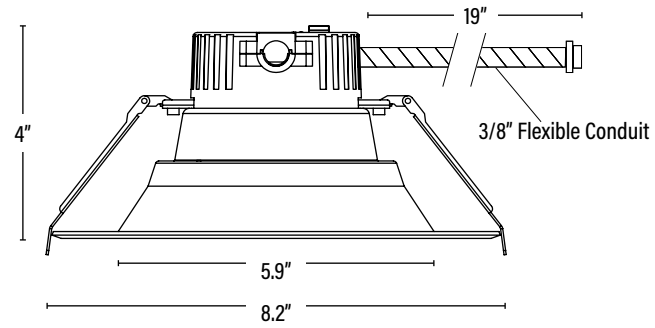

Item#: **91175**
LED 6" SPEC-SELECT™ COMMERCIAL CAN

ITEM INFORMATION

DIMENSIONS (Inches)	
Length (MOL)	4"
Width/Diameter (MOD)	8.2"
Net Weight (Lbs)	--

PACKAGING		UPC	DIMENSIONS (LxWxH)	GROSS WEIGHT (Lbs)
Master Carton	6	10811768028451	19.1" x 10.2" x 13.5"	--
Individual Box	1	811768028454	9.3" x 9.3" x 4.2"	--
Country of Origin	China			
HS Tariff	9405.10.6020			