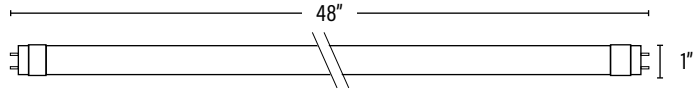

PERFORMANCE DATA

PACKAGING

Item#: **91193**
LED DIRECT WIRE LINEAR T8

DIMENSIONS (Inches)

Length (MOL)	48"
Width/Diameter (MOD)	1"
Weight (Lbs)	--

Line drawings may not be to scale and are for general reference only.

SUPPORTING DOCUMENTS (Grey = not available at this time.)

Product Sheet	VIEW
Install Instructions	VIEW
IES Download from Web Item	VIEW
LM79	VIEW
LM80	VIEW

PACKAGING

		UPC	DIMENSIONS (LxWxH)	GROSS WEIGHT (Lbs)
Master Carton	25	20854432004037	--	--
Individual Box	1	854432004033	--	--
Country of Origin	China			
HS Tariff	9405.40.8200			