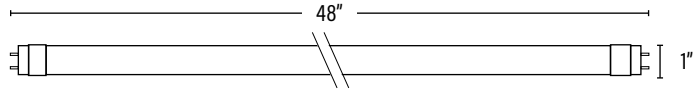

PERFORMANCE DATA

PACKAGING

Item#: **91195**
LED DIRECT WIRE LINEAR T8

DIMENSIONS (Inches)

Length (MOL)	48"
Width/Diameter (MOD)	1"
Weight (Lbs)	--

Line drawings may not be to scale and are for general reference only.

SUPPORTING DOCUMENTS (Grey = not available at this time.)

Product Sheet	VIEW
Install Instructions	VIEW
IES Download from Web Item	VIEW
LM79	VIEW
LM80	VIEW

PACKAGING

		UPC	DIMENSIONS (LxWxH)	GROSS WEIGHT (Lbs)
Master Carton	25	10811768024453	--	--
Individual Box	1	811768024456	--	--
Country of Origin	China			
HS Tariff	9405.40.8200			