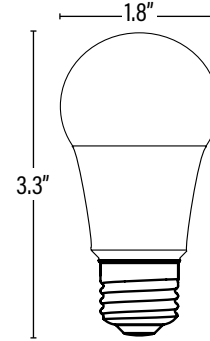

DIMENSIONS (Inches)

Length (MOL)	3.3"
Width/Diameter (MOD)	1.8"
Weight (Lbs)	--

Line drawings may not be to scale and are for general reference only.

SUPPORTING DOCUMENTS (Grey = not available at this time.)

Product Sheet	VIEW
IES Download from Web Item	VIEW
LM79	VIEW
LM80	VIEW

PACKAGING

		UPC	DIMENSIONS (LxWxH)	GROSS WEIGHT (Lbs)
Master Carton	48	10811768029908	12.1"x8.3"x8.3"	--
Individual Box	1	811768029901	1.9"x1.9"x3.5"	--
Country of Origin	China			
HS Tariff	9405.40.6000			