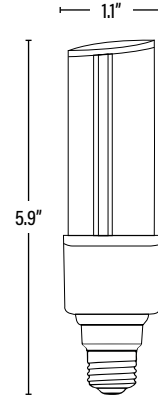

**QUALIFICATIONS**

*Published lumens on LED products are approximate and may vary slightly.*

PERFORMANCE DATA

PACKAGING

Item#: **91248**  
**LED 180° PL DIRECT WIRE**

**DIMENSIONS** (Inches)

Length (MOL)	5.9"
Width/Diameter (MOD)	1.1"
Weight (Lbs)	0.1

Line drawings may not be to scale and are for general reference only.

**SUPPORTING DOCUMENTS** (Grey = not available at this time.)

Product Sheet	VIEW
---------------	------

**PACKAGING**

		UPC	DIMENSIONS (LxWxH)	GROSS WEIGHT (Lbs)
Master Carton	50	10811768026938	17.7" x 8.9" x 6.7"	13.2
Inner Carton	10	20811768026935	--	--
Individual Box	1	811768026931	6.4" x 1.7" x 1.7"	0.3
Country of Origin	China			
HS Tariff	8539.50.0010			