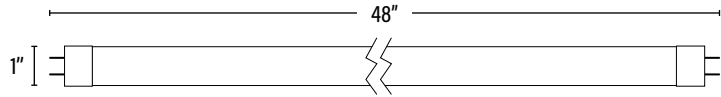

Item#: **91289**
LED PLUG & GO™ LINEAR T8

ITEM INFORMATION

DIMENSIONS (Inches)

Length (MOL)	48"
Width/Diameter (MOD)	1"
Net Weight (Lbs)	--

SUPPORTING DOCUMENTS (Grey = not available at this time.)

Product Sheet	VIEW
Install Instructions	VIEW
Ballast Compatibility	VIEW
IES Download from Web Item	VIEW
LM79	VIEW
LM80	VIEW

PACKAGING

		UPC	DIMENSIONS (LxWxH)	GROSS WEIGHT (Lbs)
Master Carton	25	10899645001605	50.2" x 6.9" x 6.9"	15.9
Individual Box	1	899645001608	--	0.63
Country of Origin	China			
HS Tariff	8539.50.0050			