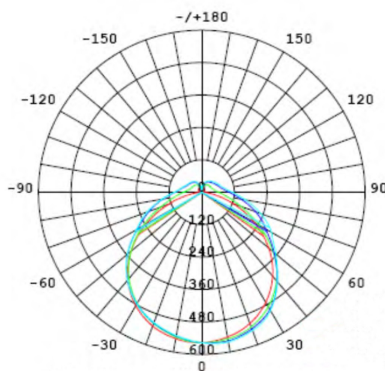

LIGHT DISTRIBUTION CURVE

PERFORMANCE DATA

ELECTRICAL	LAMP	DLC® SYSTEM POWER
Wattage	13W	16W
Voltage	120-277V	
Current	0.276A	
Power Factor	0.9	
Total Harmonic Distortion (THD)	12.4	

LIGHTING PERFORMANCE		
Lumens	1950	
Lumens Per Watt (LPW)	122	
Color Temperature (CCT)	3500K	
Color Rendering (CRI)	83	
R9 (Red Value)	1	
R13 (Skin Tones)	83	
Beam Angle	180°	
Light Distribution	Type VS	
BUG Rating (Backlight, Uplight, and Glare)	4 Lamp	B3 - U3 - G2
	6 Lamp	B3 - U4 - G2
Dimmable Lighting Control	Compatible with select dimming ballasts.	

ENVIRONMENT	
Operating Temperature	-4° ~ 113°F
Suitable Location	DAMP
Ingress Protection Rating	IP20
Suitable Fixture Type	Enclosed

LIFESPAN	
Average Life (Hours)	50,000
Warranty (Years)	5

COMPONENTS	
LED Light Source	Everlight 67-21S

CONSTRUCTION	
Housing	Glass / Metal End Caps
Lens	Frosted
Base / Power Supply	G13 - Medium Bi Pin

QUALIFICATIONS	

Visit www.designlights.org/search to confirm qualification. - DLC lists the wattage of the system power. - Published lumens on LED products are approximate and may vary slightly. - Specifications are subject to change without notice.