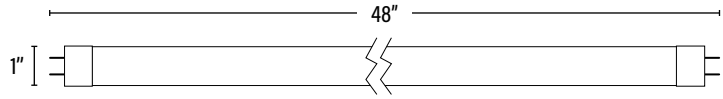

Item#: **91291**
LED PLUG & GO™ LINEAR T8

ITEM INFORMATION

DIMENSIONS (Inches)

Length (MOL)	48"
Width/Diameter (MOD)	1"
Net Weight (Lbs)	--

SUPPORTING DOCUMENTS (Grey = not available at this time.)

Product Sheet	VIEW
Install Instructions	VIEW
Ballast Compatibility	VIEW
IES Download from Web Item	VIEW
LM79	VIEW
LM80	VIEW

PACKAGING

		UPC	DIMENSIONS (LxWxH)	GROSS WEIGHT (Lbs)
Master Carton	25	10811768027973	50.2" x 6.9" x 6.9"	15.9
Individual Box	1	811768027976	--	--
Country of Origin	China			
HS Tariff	8539.50.0050			

ORDERING