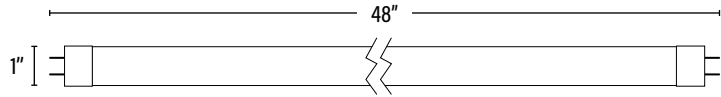

Item#: **91294**
LED PLUG & GO™ LINEAR T8

ITEM INFORMATION

DIMENSIONS (Inches)

Length (MOL)	48"
Width/Diameter (MOD)	1"
Net Weight (Lbs)	--

SUPPORTING DOCUMENTS (Grey = not available at this time.)

Product Sheet	VIEW
Install Instructions	VIEW
Ballast Compatibility	VIEW
IES Download from Web Item	VIEW
LM79	VIEW
LM80	VIEW

PACKAGING

		UPC	DIMENSIONS (LxWxH)	GROSS WEIGHT (Lbs)
Master Carton	25	10811768027997	50.2" x 6.9" x 6.9"	15.9
Individual Box	1	811768027990	--	0.63
Country of Origin	China			
HS Tariff	8539.50.0050			