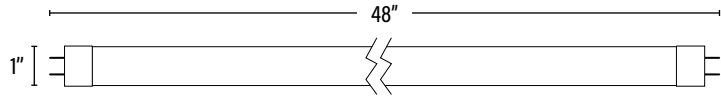

PACKAGING

		UPC	DIMENSIONS (LxWxH)	GROSS WEIGHT (Lbs)
Master Carton	25	10811768025139	--	--
Individual Box	1	811768025132	--	--
Country of Origin	China			
HS Tariff	8539.50.0050			

ORDERING

ITEM#	DESCRIPTION	CASE
91297	LED 4' 12.5WT8/50K/FR/V5 - SUPERIOR LIFE® DLC®	25

ADDITIONAL INFORMATION:

- PQL Direct-Wire (UL Type B) Lamps are designed for use with PQL LED-Ready fixtures (follow lamp wiring instructions). When using any alternate-brand fixture, please review the specific PQL lamp installation guide wiring requirements first, to make sure the fixture is compatible before lamp installation.