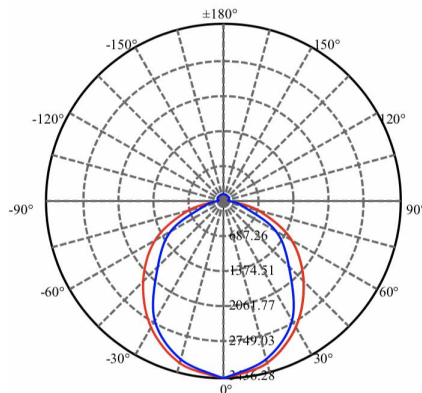

LIGHT DISTRIBUTION CURVE

PERFORMANCE DATA

ELECTRICAL

| | |
|---------------------------------|----------|
| Wattage | 12.5W |
| Voltage | 120-277V |
| Current | 160mA |
| Power Factor | 0.9 |
| Total Harmonic Distortion (THD) | 20 |