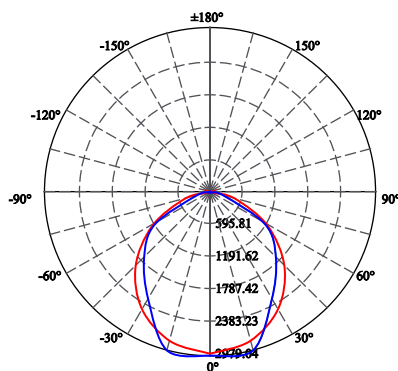

LIGHT DISTRIBUTION CURVE

PERFORMANCE DATA

ELECTRICAL	LAMP	DLC® SYSTEM POWER
Wattage	15W	18W
Voltage	120-277V	
Power Factor	0.9	
Total Harmonic Distortion (THD)	11.3	

LIGHTING PERFORMANCE		
Lumens	2250	
Lumens Per Watt (LPW)	125	
Color Temperature (CCT)	3500K	
Color Rendering (CRI)	83	
R9 (Red Value)	1	
R13 (Skin Tones)	N/A	
Beam Angle	180°	
Light Distribution	Type VS	
BUG Rating (Backlight, Uplight, and Glare)	4 Lamp	B3 - U3 - G1
	6 Lamp	B3 - U4 - G2
Dimmable Lighting Control	Compatible with select dimming ballasts.	

ENVIRONMENT	
Operating Temperature	-4° ~ 113°F
Suitable Location	DAMP
Ingress Protection Rating	IP20
Suitable Fixture Type	Enclosed

LIFESPAN	
Average Life (Hours)	50,000
Warranty (Years)	5

COMPONENTS	
LED Light Source	Everlight 67-21S

CONSTRUCTION	
Housing	Glass / Plastic End Caps
Lens	Frosted
Base / Power Supply	G13 - Medium Bi Pin

QUALIFICATIONS

Visit www.designlights.org/search to confirm qualification. • DLC lists the wattage of the system power. • Published lumens on LED products are approximate and may vary slightly. • Specifications are subject to change without notice.