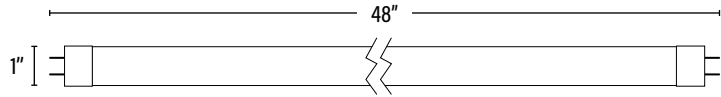

Item#: **91305**
LED PLUG & GO™ LINEAR T8

ITEM INFORMATION

DIMENSIONS (Inches)

Length (MOL)	48"
Width/Diameter (MOD)	1"
Net Weight (Lbs)	--

SUPPORTING DOCUMENTS (Grey = not available at this time.)

Product Sheet	VIEW
Install Instructions	VIEW
Ballast Compatibility	VIEW
IES Download from Web Item	VIEW
Photometric 4 Lamp	VIEW
Photometric 6 Lamp	VIEW
LM79	VIEW
LM80	VIEW

PACKAGING

		UPC	DIMENSIONS (LxWxH)	GROSS WEIGHT (Lbs)
Master Carton	25	10811768025504	50.2" x 7.3" x 7.3"	16.5
Individual Box	1	811768025507	--	0.66
Country of Origin	China			
HS Tariff	8539.50.0050			