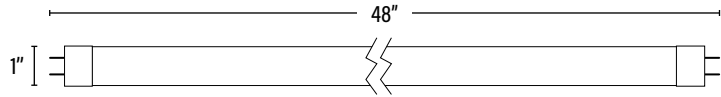

Item#: **91309**
LED PLUG & GO™ LINEAR T8

ITEM INFORMATION

DIMENSIONS (Inches)

Length (MOL)	48"
Width/Diameter (MOD)	1"
Net Weight (Lbs)	--

SUPPORTING DOCUMENTS (Grey = not available at this time.)

Product Sheet	VIEW
Install Instructions	VIEW
Ballast Compatibility	VIEW
IES Download from Web Item	VIEW
Photometric 4 Lamp	VIEW
Photometric 6 Lamp	VIEW
LM79	VIEW
LM80	VIEW

PACKAGING

		UPC	DIMENSIONS (LxWxH)	GROSS WEIGHT (Lbs)
Master Carton	25	10811768026433	50.2" x 6.9" x 6.9"	15.6
Individual Box	1	811768026436	--	0.63
Country of Origin	China			
HS Tariff	8539.50.0050			