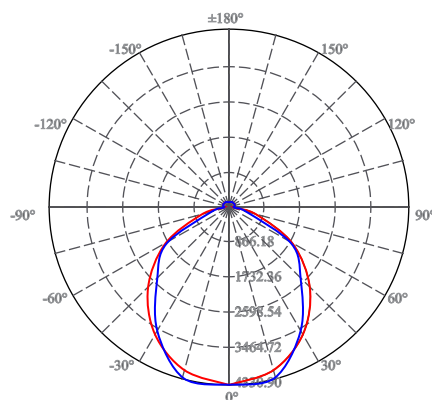

LIGHT DISTRIBUTION CURVE

PERFORMANCE DATA

ELECTRICAL	LAMP	DLC® SYSTEM POWER
Wattage	15W	18W
Voltage	120-277V	
Current	0.294A	
Power Factor	0.9	
Total Harmonic Distortion (THD)	11.3	

LIGHTING PERFORMANCE		
Lumens	2250	
Lumens Per Watt (LPW)	125	
Color Temperature (CCT)	3500K	
Color Rendering (CRI)	83	
R9 (Red Value)	1	
R13 (Skin Tones)	82	
Beam Angle	180°	
Light Distribution	Type VS	
BUG Rating (Backlight, Uplight, and Glare)	4 Lamp	B3 - U3 - G1
	6 Lamp	B3 - U4 - G2
Dimmable Lighting Control	Compatible with select dimming ballasts.	

ENVIRONMENT	
Operating Temperature	-4° ~ 113°F
Suitable Location	DAMP
Ingress Protection Rating	IP20
Suitable Fixture Type	Enclosed

LIFESPAN	
Average Life (Hours)	50,000
Warranty (Years)	5

COMPONENTS	
LED Light Source	Everlight 67-21S

CONSTRUCTION	
Housing	Glass / Metal End Caps
Lens	Frosted
Base / Power Supply	G13 - Medium Bi Pin

QUALIFICATIONS

Visit www.designlights.org/search to confirm qualification. - DLC lists the wattage of the system power. - Published lumens on LED products are approximate and may vary slightly. - Specifications are subject to change without notice.