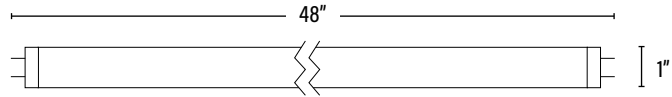

Item#: **91311**
LED PLUG & GO™ LINEAR T8

DIMENSIONS (Inches)

Length (MOL)	48"
Width/Diameter (MOD)	1"
Weight (Lbs)	0.6

Line drawings may not be to scale and are for general reference only.

SUPPORTING DOCUMENTS (Grey = not available at this time.)

Product Sheet	VIEW
Install Instructions	VIEW
Ballast Compatibility	VIEW
IES Download from Web Item	VIEW
Photometric 4 Lamp	VIEW
Photometric 6 Lamp	VIEW
LM79	VIEW
LM80	VIEW

PACKAGING

		UPC	DIMENSIONS (LxWxH)	GROSS WEIGHT (Lbs)
Master Carton	25	10811768027768	--	--
Individual Box	1	811768027761	--	--
Country of Origin	China			
HS Tariff	8539.50.0050			

ORDERING

ITEM#	DESCRIPTION	CASE
91311	LED 4' 15WT8/50K/FR/PLUG & GO™/V5 - SUPERIOR LIFE® CEE/DLC®	25

ADDITIONAL INFORMATION:

Family Item: 91309/3500K - 91310/4000K

PERFORMANCE DATA

PACKAGING