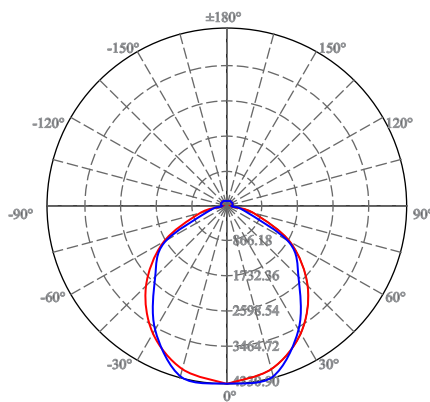

**ELECTRICAL**

	LAMP	DLC® SYSTEM POWER
Wattage	15W	18W
Voltage	120-277V	
Current	0.293A	
Power Factor	0.9	
Total Harmonic Distortion (THD)	11.3	

**LIGHTING PERFORMANCE**

Lumens	2200
Lumens Per Watt (Lm/W)	115
Color Temperature (CCT)	5000K
Color Rendering (CRI)	83
R9 (Red Value)	3
R13 (Skin Tones)	81
Beam Angle	160°
Light Distribution	Type VS

PERFORMANCE DATA

PACKAGING

Item#: **91311**  
**LED PLUG & GO™ LINEAR T8**

**DIMENSIONS** (Inches)

Length (MOL)	48"
Width/Diameter (MOD)	1"
Weight (Lbs)	0.6

Line drawings may not be to scale and are for general reference only.