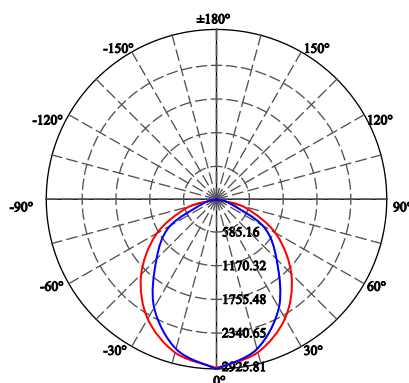

LIGHT DISTRIBUTION CURVE

PERFORMANCE DATA

ELECTRICAL	LAMP	DLC® SYSTEM POWER
Wattage	13W	16W
Voltage	120-277V	
Current	0.276A	
Power Factor	0.9	
Total Harmonic Distortion (THD)	12.4	

LIGHTING PERFORMANCE		
Lumens	1950	
Lumens Per Watt (LPW)	122	
Color Temperature (CCT)	3500K	
Color Rendering (CRI)	83	
R9 (Red Value)	1	
R13 (Skin Tones)	84	
Beam Angle	180°	
Light Distribution	Type VS	
BUG Rating (Backlight, Uplight, and Glare)	4 Lamp	B3 - U3 - G2
	6 Lamp	B3 - U4 - G2
Dimmable Lighting Control	Compatible with select dimming ballasts.	

ENVIRONMENT	
Operating Temperature	-4° ~ 113°F
Suitable Location	DAMP
Ingress Protection Rating	IP20
Suitable Fixture Type	Enclosed

LIFESPAN	
Average Life (Hours)	50,000
Warranty (Years)	5

COMPONENTS	
LED Light Source	Everlight 67-21S

CONSTRUCTION	
Housing	Glass / Plastic End Caps
Lens	Frosted / Safety Coated
Base / Power Supply	G13 - Medium Bi Pin

QUALIFICATIONS	

Visit www.designlights.org/search to confirm qualification. - DLC lists the wattage of the system power. - Published lumens on LED products are approximate and may vary slightly. - Specifications are subject to change without notice.