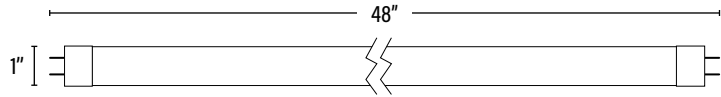

Item#: **91313**  
**LED PLUG & GO™ LINEAR T8**

ITEM INFORMATION

**DIMENSIONS** (Inches)

Length (MOL)	48"
Width/Diameter (MOD)	1"
Net Weight (Lbs)	--

**SUPPORTING DOCUMENTS** (Grey = not available at this time.)

Product Sheet	VIEW
Install Instructions	VIEW
Ballast Compatibility	VIEW
IES Download from Web Item	VIEW
Photometric 4 Lamp	VIEW
Photometric 6 Lamp	VIEW
LM79	VIEW
LM80	VIEW

**PACKAGING**

		UPC	DIMENSIONS (LxWxH)	GROSS WEIGHT (Lbs)
Master Carton	25	10899645001575	50.2" x 7.3" x 7.3"	16.5
Individual Box	1	899645001578	--	--
Country of Origin	China			
HS Tariff	8539.50.0050			