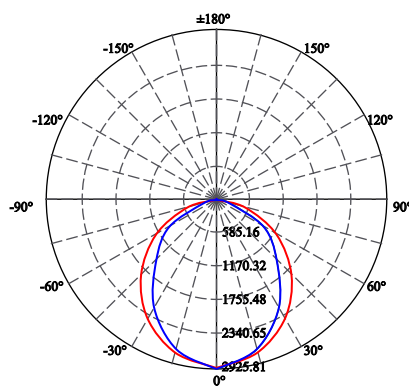

LIGHT DISTRIBUTION CURVE

PERFORMANCE DATA

ELECTRICAL	LAMP	DLC® SYSTEM POWER
Wattage	13W	16W
Voltage	120-277V	
Current	0.281A	
Power Factor	0.9	
Total Harmonic Distortion (THD)	12.4	

LIGHTING PERFORMANCE		
Lumens	2000	
Lumens Per Watt (LPW)	125	
Color Temperature (CCT)	5000K	
Color Rendering (CRI)	83	
R9 (Red Value)	1	
R13 (Skin Tones)	81	
Beam Angle	180°	
Light Distribution	Type VS	
BUG Rating (Backlight, Uplight, and Glare)	4 Lamp	B3 - U3 - G2
	6 Lamp	B3 - U4 - G2
Dimmable Lighting Control	Compatible with select dimming ballasts.	

ENVIRONMENT	
Operating Temperature	-4° ~ 113°F
Suitable Location	DAMP
Ingress Protection Rating	IP20
Suitable Fixture Type	Enclosed

LIFESPAN	
Average Life (Hours)	50,000
Warranty (Years)	5

COMPONENTS	
LED Light Source	Everlight 67-21S

CONSTRUCTION	
Housing	Glass / Plastic End Caps
Lens	Frosted / Safety Coated
Base / Power Supply	G13 - Medium Bi Pin

QUALIFICATIONS

Visit www.designlights.org/search to confirm qualification. - DLC lists the wattage of the system power. - Published lumens on LED products are approximate and may vary slightly. - Specifications are subject to change without notice.