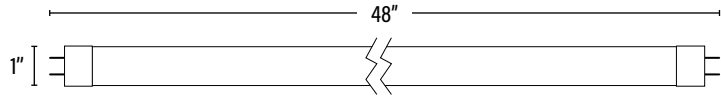

Item#: **91315**
LED PLUG & GO™ LINEAR T8

ITEM INFORMATION

DIMENSIONS (Inches)

Length (MOL)	48"
Width/Diameter (MOD)	1"
Net Weight (Lbs)	--

SUPPORTING DOCUMENTS (Grey = not available at this time.)

Product Sheet	VIEW
Install Instructions	VIEW
Ballast Compatibility	VIEW
IES Download from Web Item	VIEW
Photometric 4 Lamp	VIEW
Photometric 6 Lamp	VIEW
LM79	VIEW
LM80	VIEW

PACKAGING

		UPC	DIMENSIONS (LxWxH)	GROSS WEIGHT (Lbs)
Master Carton	25	10899645001575	50.2" x 7.3" x 7.3"	16.5
Individual Box	1	899645001578	--	0.66
Country of Origin	China			
HS Tariff	8539.50.0050			