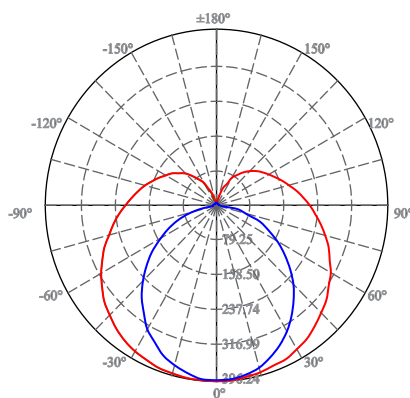

PERFORMANCE DATA

**ELECTRICAL**

	LAMP	DLC® SYSTEM POWER
Wattage	13W	16W
Voltage	120-277V	
Power Factor	0.9	
Total Harmonic Distortion (THD)	12.4	

**LIGHTING PERFORMANCE**

Lumens	1900
Lumens Per Watt (Lm/W)	112
Color Temperature (CCT)	4000K
Color Rendering (CRI)	83
R9 (Red Value)	1
R13 (Skin Tones)	82
Beam Angle	160°
Light Distribution	Type VS
BUG Rating (Backlight, Uplight, and Glare)	B1 - U3 - G1
Dimmable Lighting Control	

Item#: **91322**  
**LED PLUG & GO™ LINEAR T8**

ITEM INFORMATION

**DIMENSIONS** (Inches)

Length (MOL)	48"
Width/Diameter (MOD)	1"
Weight (Lbs)	0.7

**SUPPORTING DOCUMENTS** (Grey = not available at this time.)