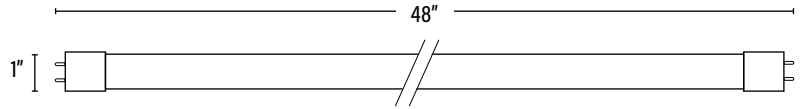

Item#: **91322**  
**LED PLUG & GO™ LINEAR T8**

ITEM INFORMATION

**DIMENSIONS** (Inches)

Length (MOL)	48"
Width/Diameter (MOD)	1"
Weight (Lbs)	0.7

**SUPPORTING DOCUMENTS** (Grey = not available at this time.)

Product Sheet	VIEW
Install Instructions	VIEW
Ballast Compatibility	VIEW
IES Download from Web Item	VIEW
Photometric	VIEW
LM79	VIEW
LM80	VIEW

**PACKAGING**

		UPC	DIMENSIONS (LxWxH)	GROSS WEIGHT (Lbs)
Master Carton	25	10811768025795	50.2" x 7.3" x 7.3"	16.5
Individual Box	1	811768025798	--	--
Country of Origin	China			
HS Tariff	8539.50.0050			