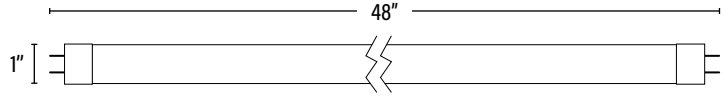

Item#: **91323**
LED PLUG & GO™ LINEAR T8

ITEM INFORMATION

DIMENSIONS (Inches)

Length (MOL)	48"
Width/Diameter (MOD)	1"
Net Weight (Lbs)	--

SUPPORTING DOCUMENTS (Grey = not available at this time.)

Product Sheet	VIEW
Install Instructions	VIEW
Ballast Compatibility	VIEW
IES Download from Web Item	VIEW
Photometric	VIEW
LM79	VIEW
LM80	VIEW

PACKAGING

		UPC	DIMENSIONS (LxWxH)	GROSS WEIGHT (Lbs)
Master Carton	25	10811768025801	50.2" x 7.3" x 7.3"	16.5
Individual Box	1	811768025804	--	0.66
Country of Origin	China			
HS Tariff	8539.50.0050			