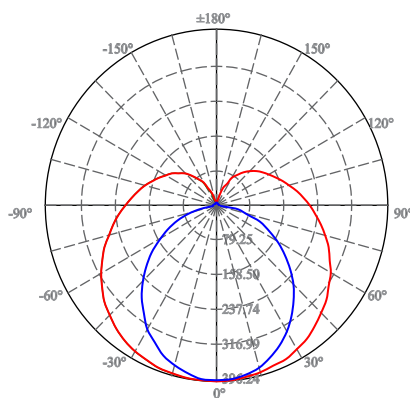

LIGHT DISTRIBUTION CURVE

PERFORMANCE DATA

ELECTRICAL	LAMP	DLC® SYSTEM POWER
Wattage	13W	16W
Voltage	120-277V	
Power Factor	0.9	
Total Harmonic Distortion (THD)	12.4	

LIGHTING PERFORMANCE		
Lumens	2000	
Lumens Per Watt (Lm/W)	125	
Color Temperature (CCT)	5000K	
Color Rendering (CRI)	83	
R9 (Red Value)	1	
R13 (Skin Tones)	81	
Beam Angle	160°	
Light Distribution	Type VS	
BUG Rating (Backlight, Uplight, and Glare)	B1 - U3 - G1	
Dimmable Lighting Control	 Unless compatible ballast is dimmable.	

ENVIRONMENT		
Operating Temperature	-4° ~ 113°F	
Suitable Location	DAMP	
Ingress Protection Rating	IP20	
Suitable Fixture Type	Enclosed	

LIFESPAN		
Average Life (Hours)	50,000	
Warranty (Years)	5	

COMPONENTS		
LED Light Source	Samsung 1228	

CONSTRUCTION		
Housing	Glass / Plastic End Caps	
Lens	Frosted	
Base / Power Supply	G13 - Medium Bi Pin	

QUALIFICATIONS

Visit www.designlights.org/search to confirm qualification. • DLC lists the wattage of the system power. • Published lumens on LED products are approximate and may vary slightly. • Specifications are subject to change without notice.