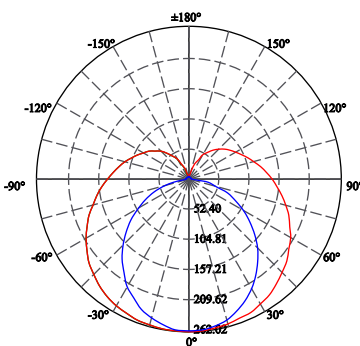

LIGHT DISTRIBUTION CURVE

PERFORMANCE DATA

ELECTRICAL	LAMP	DLC® SYSTEM POWER
Wattage	9W	12W
Voltage	120-277V	
Power Factor	0.9	
Total Harmonic Distortion (THD)	13.3	

LIGHTING PERFORMANCE		
Lumens	1475	
Lumens Per Watt (LPW)	123	
Color Temperature (CCT)	4000K	
Color Rendering (CRI)	83	
R9 (Red Value)	2	
R13 (Skin Tones)	81	
Beam Angle	160°	
Light Distribution	Type VS	
BUG Rating (Backlight, Uplight, and Glare)	B1 - U3 - G1	
Dimmable Lighting Control	Compatible with select dimming ballasts.	

ENVIRONMENT		
Operating Temperature	-4° ~ 113°F	
Suitable Location	DAMP	
Ingress Protection Rating	IP20	
Suitable Fixture Type	Enclosed	

LIFESPAN		
Average Life (Hours)	50,000	
Warranty (Years)	5	

COMPONENTS		
LED Light Source	Samsung 1228	

CONSTRUCTION		
Housing	Glass / Plastic End Caps	
Lens	Frosted	
Base / Power Supply	G13 - Medium Bi Pin	

QUALIFICATIONS

Visit www.designlights.org/search to confirm qualification. - DLC lists the wattage of the system power. - Published lumens on LED products are approximate and may vary slightly. - Specifications are subject to change without notice.