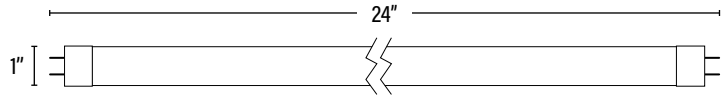

Item#: **91324**
LED PLUG & GO™ LINEAR T8

ITEM INFORMATION

DIMENSIONS (Inches)

Length (MOL)	24"
Width/Diameter (MOD)	1"
Net Weight (Lbs)	--

SUPPORTING DOCUMENTS (Grey = not available at this time.)

Product Sheet	VIEW
Install Instructions	VIEW
Ballast Compatibility	VIEW
IES Download from Web Item	VIEW
Photometric	VIEW
LM79	VIEW
LM80	VIEW

PACKAGING

		UPC	DIMENSIONS (LxWxH)	GROSS WEIGHT (Lbs)
Master Carton	25	10811768028536	50.2" x 7.3" x 7.3"	16.5
Individual Box	1	811768028539	--	0.66
Country of Origin	China			
HS Tariff	8539.50.0050			