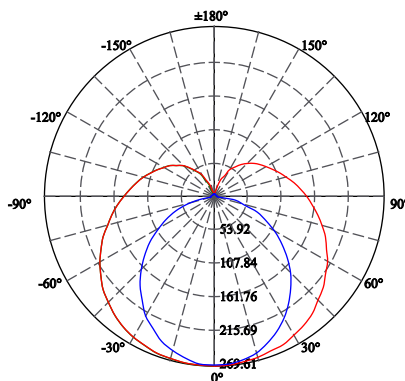

LIGHT DISTRIBUTION CURVE

PERFORMANCE DATA

ELECTRICAL	LAMP	DLC® SYSTEM POWER
Wattage	9W	12W
Voltage	120-277V	
Power Factor	0.9	
Total Harmonic Distortion (THD)	13.3	

LIGHTING PERFORMANCE	
Lumens	1500
Lumens Per Watt (LPW)	125
Color Temperature (CCT)	5000K
Color Rendering (CRI)	83
R9 (Red Value)	2
R13 (Skin Tones)	83
Beam Angle	160°
Light Distribution	Type VS
BUG Rating (Backlight, Uplight, and Glare)	B1 - U3 - G1
Dimmable Lighting Control	Compatible with select dimming ballasts.

ENVIRONMENT	
Operating Temperature	-4° ~ 113°F
Suitable Location	DAMP
Ingress Protection Rating	IP20
Suitable Fixture Type	Enclosed

LIFESPAN	
Average Life (Hours)	50,000
Warranty (Years)	5

COMPONENTS	
LED Light Source	Samsung 1228

CONSTRUCTION	
Housing	Glass / Plastic End Caps
Lens	Frosted
Base / Power Supply	G13 - Medium Bi Pin

QUALIFICATIONS

Visit www.designlights.org/search to confirm qualification. • DLC lists the wattage of the system power. • Published lumens on LED products are approximate and may vary slightly. • Specifications are subject to change without notice.