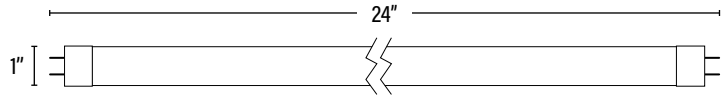

Item#: **91325**  
**LED PLUG & GO™ LINEAR T8**

ITEM INFORMATION

**DIMENSIONS** (Inches)

Length (MOL)	24"
Width/Diameter (MOD)	1"
Net Weight (Lbs)	--

**SUPPORTING DOCUMENTS** (Grey = not available at this time.)

Product Sheet	VIEW
Install Instructions	VIEW
Ballast Compatibility	VIEW
IES Download from Web Item	VIEW
Photometric	VIEW
LM79	VIEW
LM80	VIEW

**PACKAGING**

		UPC	DIMENSIONS (LxWxH)	GROSS WEIGHT (Lbs)
Master Carton	25	10811768028383	50.2" x 7.3" x 7.3"	16.5
Individual Box	1	811768028386	--	--
Country of Origin	China			
HS Tariff	8539.50.0050			