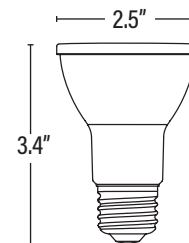

**91363**  
**PAR20**  
**LED LAMP**

**PRODUCT DETAILS**

ELECTRICAL	
Wattage	8.5W
Voltage	120V
Current	78mA
Power Factor	>0.7
Total Harmonic Distortion (THD)	N/A
LIGHTING PERFORMANCE	
Lumens	520
Lumens Per Watt (Lm/W)	61
Color Temperature (CCT)	2700K
Color Rendering (CRI)	94
Beam Angle	25°
Light Distribution	N/A
Dimmable Lighting Control	<i>Dimmable</i> see compatibility report
ENVIRONMENT	
Operating Temperature	-40°C ~ 40°C
Suitable Location	<b>DAMP</b>
Ingress Protection Rating	N/A
Fixture Type	Open
CERTIFICATIONS	

LIFESPAN	
Average Life (Hours)	25,000
Warranty (Years)	<b>3</b>
COMPONENTS	
LED Light Source	N/A
CONSTRUCTION	
Housing	PC
Base / Power Supply	E26 - Medium
Finish	White
PACKAGING	
Master Carton	48pc / 10854432004771
Individual Box	854432004774
Country of Origin	China
HS Tariff	9405.40.8200
DIMENSIONS	
Dimensions (Inches)	3.4"(L) x 2.5"(DIA)