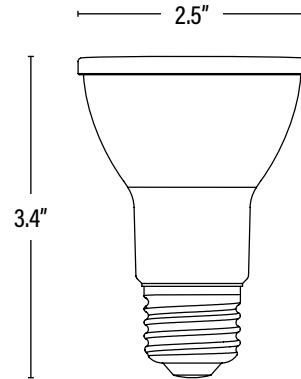

PERFORMANCE DATA

PACKAGING

Item#: **91366**
PAR20

DIMENSIONS (Inches)

Length (MOL)	3.4"
Width/Diameter (MOD)	2.5"
Weight (Lbs)	0.2

Line drawings may not be to scale and are for general reference only.

SUPPORTING DOCUMENTS (Grey = not available at this time.)

Product Sheet	VIEW
Dimmer Compatibility	VIEW

PACKAGING

		UPC	DIMENSIONS (LxWxH)	GROSS WEIGHT (Lbs)
Master Carton	48	10811768020899	16.4" x 8.9" x 11.2"	7
Individual Box	1	811768020892	--	0.2
Country of Origin	China			
HS Tariff	8539.50.0010			