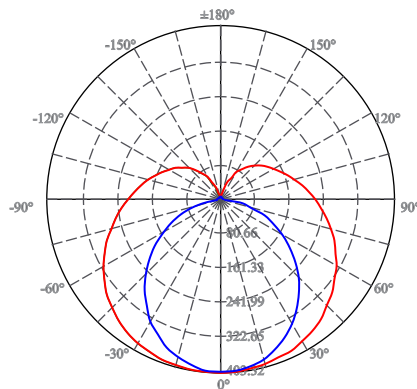

PLUG & GO - WORKS WITH EXISTING ELECTRONIC BALLAST*

- Exceptional efficacy
 - No flickering
 - ETL Sanitation Listed (NSF-2)
- *Suitable for emergency ballasts.

LIGHT DISTRIBUTION CURVE

ELECTRICAL	LAMP	DLC® SYSTEM POWER
Wattage	13W	16W
Voltage	120-277V	
Current	0.274A	
Power Factor	0.9	
Total Harmonic Distortion (THD)	12.4	