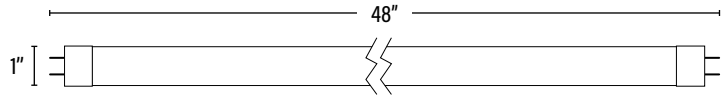

Item#: **91400**
LED PLUG & GO™ LINEAR T8

ITEM INFORMATION

DIMENSIONS (Inches)

Length (MOL)	48"
Width/Diameter (MOD)	1"
Net Weight (Lbs)	--

SUPPORTING DOCUMENTS (Grey = not available at this time.)

Product Sheet	VIEW
Install Instructions	VIEW
Ballast Compatibility	VIEW
IES Download from Web Item	VIEW
Photometric	VIEW
LM79	VIEW
LM80	VIEW

PACKAGING

		UPC	DIMENSIONS (LxWxH)	GROSS WEIGHT (Lbs)
Master Carton	25	10811768027751	50.2" x 6.9" x 6.9"	15.9
Individual Box	1	811768027754	--	0.63
Country of Origin	China			
HS Tariff	8539.50.0050			