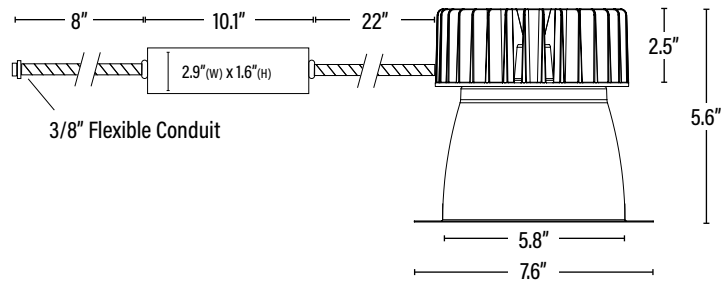

Item#: **91442**
LED 6" COMMERCIAL CAN

DIMENSIONS (Inches)

Length (MOL)	5.6"
Width/Diameter (MOD)	7.6"
Net Weight (Lbs)	--

SUPPORTING DOCUMENTS (Grey = not available at this time.)

Product Sheet	VIEW
Install Instructions	VIEW
IES Download from Web Item	VIEW
LM79	VIEW
LM80	VIEW

ITEM INFORMATION

PACKAGING

		UPC	DIMENSIONS (LxWxH)	GROSS WEIGHT (Lbs)
Master Carton	1	854432004552	13.4" x 13.4" x 11.8"	6.6
Country of Origin	China			
HS Tariff	9405.10.6020			

ORDERING

ITEM#	DESCRIPTION	CASE
91442	LED COMMERCIAL 6" CAN/25W/50K/110-277V/DIMMABLE - SUPERIOR LIFE® ENERGY STAR®	1