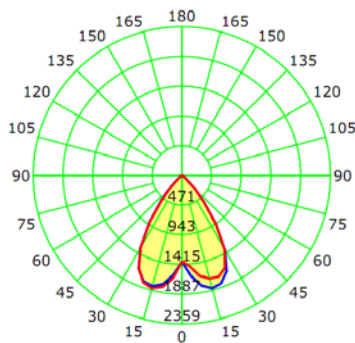

LIGHT DISTRIBUTION CURVE

PERFORMANCE DATA

ELECTRICAL

Wattage	25W
Voltage	110-277V
Power Factor	0.9
Total Harmonic Distortion (THD)	17

LIGHTING PERFORMANCE

Lumens	2000
Lumens Per Watt (Lm/W)	80
Color Temperature (CCT)	5000K
Color Rendering (CRI)	80
R9 (Red Value)	22
R13 (Skin Tones)	84
Beam Angle	50°
Light Distribution	Type VS
BUG Rating (Backlight, Uplight, and Glare)	B2 - U1 - G0
Dimmable Lighting Control	<i>Dimmable</i> 0-10V, Range 10% - 100%

ENVIRONMENT

Operating Temperature	-40° ~ 104°F
Suitable Location	DAMP Indoor / Covered Ceilings
Ingress Protection Rating	IP43

LIFESPAN

Average Life (Hours)	48,000
Warranty (Years)	5

COMPONENTS

LED Light Source	SMD3030
Driver	914426

CONSTRUCTION

Housing	Aluminum Alloy
Base / Power Supply	Hard Wired
Finish	Reflective

QUALIFICATIONS

Visit www.energystar.gov to confirm qualification. • Published lumens on LED products are approximate and may vary slightly. • Specifications are subject to change without notice.