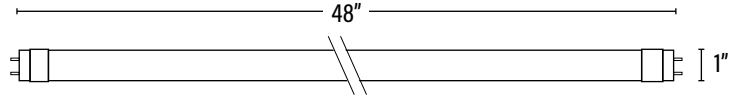

Item#: **91461**
LED PLUG & GO™ LINEAR T8

DIMENSIONS (Inches)

Length (MOL)	48"
Width/Diameter (MOD)	1"
Weight (Lbs)	--

Line drawings may not be to scale and are for general reference only.

SUPPORTING DOCUMENTS (Grey = not available at this time.)

Product Sheet	VIEW
Install Instructions	See Note Below
Ballast Compatibility	VIEW
IES Download from Web Item	VIEW
Photometric	VIEW
LM79	VIEW
LM80	VIEW

PACKAGING

		UPC	DIMENSIONS (LxWxH)	GROSS WEIGHT (Lbs)
Master Carton	25	10811768029946	49.7" x 7.5" x 6.5"	11.6
Individual Box	1	811768029949	47.8" x 1.1" x 1.1"	--
Country of Origin	China			
HS Tariff	9405.40.6000			

ORDERING

ITEM#	DESCRIPTION	CASE
91461	LED 4' 13WT8/40K/FR/PLUG & GO™ - SUPERIOR LIFE®	25

ADDITIONAL INFORMATION:

Family Item: 91460/3500K - 91462/5000K

** Install instructions not required.

PERFORMANCE DATA

PACKAGING