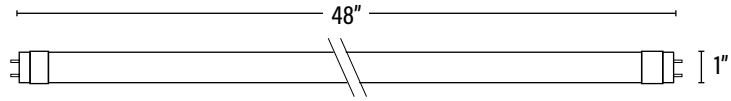

Item#: **91462**
LED PLUG & GO™ LINEAR T8

DIMENSIONS (Inches)

Length (MOL)	48"
Width/Diameter (MOD)	1"
Weight (Lbs)	--

Line drawings may not be to scale and are for general reference only.

SUPPORTING DOCUMENTS (Grey = not available at this time.)

Product Sheet	VIEW
Install Instructions	See Note Below
Ballast Compatibility	VIEW
IES Download from Web Item	VIEW
Photometric	VIEW
LM79	VIEW
LM80	VIEW

PACKAGING

		UPC	DIMENSIONS (LxWxH)	GROSS WEIGHT (Lbs)
Master Carton	25	10811768029956	49.7" x 7.5" x 6.5"	11.6
Individual Box	1	811768029953	47.8" x 1.1" x 1.1"	--
Country of Origin	China			
HS Tariff	9405.40.6000			