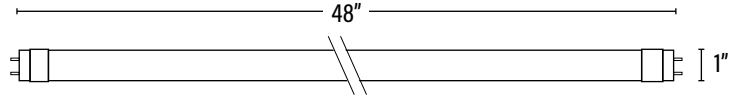

Item#: **91463**
LED DIRECT WIRE LINEAR T8

DIMENSIONS (Inches)

Length (MOL)	48"
Width/Diameter (MOD)	1"
Weight (Lbs)	--

Line drawings may not be to scale and are for general reference only.

SUPPORTING DOCUMENTS (Grey = not available at this time.)

Product Sheet	VIEW
Install Instructions	VIEW
IES Download from Web Item	VIEW
LM79	VIEW
LM80	VIEW

PACKAGING

		UPC	DIMENSIONS (LxWxH)	GROSS WEIGHT (Lbs)
Master Carton	25	10811768029960	49.7" x 7.5" x 6.5"	11.6
Individual Box	1	811768029963	47.8" x 1.1" x 1.1"	--
Country of Origin	China			
HS Tariff	9405.40.8200			

ORDERING

ITEM#	DESCRIPTION	CASE
91463	LED 4' 16WT8/35K/FR - SUPERIOR LIFE®	25

ADDITIONAL INFORMATION:

Family Item: 91464/4000K - 91465/5000K

PERFORMANCE DATA

PACKAGING