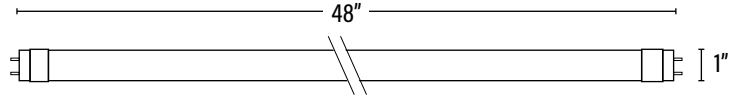

PERFORMANCE DATA

PACKAGING

Item#: **91466**
LED LINEAR HYBRID T8

DIMENSIONS (Inches)

Length	48"
Width/Diameter	1"
Weight (Lbs)	--

Line drawings may not be to scale and are for general reference only.

SUPPORTING DOCUMENTS (Grey = not available at this time.)

Product Sheet	VIEW
Install Instructions	VIEW
Ballast Compatibility	VIEW
IES Download from Web Item	VIEW
LM79	VIEW
LM80	VIEW

PACKAGING

		UPC	DIMENSIONS (LxWxH)	GROSS WEIGHT (Lbs)
Master Carton	25	10811768029991	49.7" x 7.5" x 6.5"	11.6
Individual Box	1	811768029994	47.8" x 1.1" x 1.1"	--
Country of Origin	China			
HS Tariff	9405.40.8200			