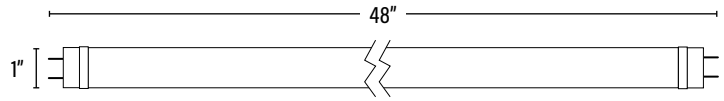

Item#: **91466**
LED HYBRID LINEAR T8

ITEM INFORMATION

DIMENSIONS (Inches)

Length (MOL)	48"
Width/Diameter (MOD)	1"
Weight (Lbs)	--

SUPPORTING DOCUMENTS (Grey = not available at this time.)

Product Sheet	VIEW
Install Instructions	VIEW
Ballast Compatibility	VIEW
IES Download from Web Item	VIEW
LM79	VIEW
LM80	VIEW

PACKAGING

		UPC	DIMENSIONS (LxWxH)	GROSS WEIGHT (Lbs)
Master Carton	25	10811768029991	49.7" x 7.5" x 6.5"	11.6
Individual Box	1	811768029994	47.8" x 1.1" x 1.1"	0.46
Country of Origin	China			
HS Tariff	8539.50.0050			