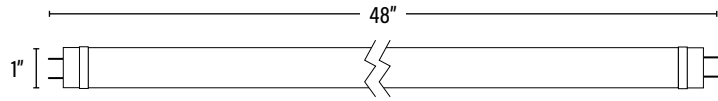

PACKAGING

		UPC	DIMENSIONS (LxWxH)	GROSS WEIGHT (Lbs)
Master Carton	25	10811768027201	49.7" x 7.5" x 6.5"	11.6
Individual Box	1	811768027204	47.8" x 1.1" x 1.1"	0.46
Country of Origin	China			
HS Tariff	8539.50.0050			