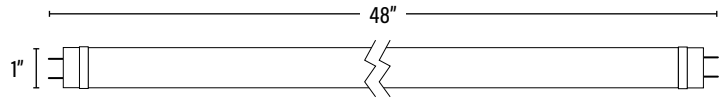

PACKAGING

		UPC	DIMENSIONS (LxWxH)	GROSS WEIGHT (Lbs)
Master Carton	25	10811768024521	49.7" x 7.5" x 6.5"	11.6
Individual Box	1	811768024524	47.8" x 1.1" x 1.1"	0.46
Country of Origin	China			
HS Tariff	8539.50.0050			