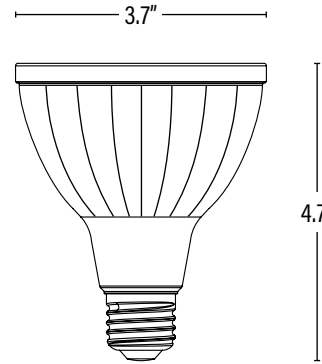

PERFORMANCE DATA

PACKAGING

Item#: **91480**  
**PAR30/LN**

**DIMENSIONS** (Inches)

Length (MOL)	4.7"
Width/Diameter (MOD)	3.7"
Weight (Lbs)	--

Line drawings may not be to scale and are for general reference only.

**SUPPORTING DOCUMENTS** (Grey = not available at this time.)

Product Sheet	VIEW
IES Download from Web Item	VIEW
LM79	VIEW
LM80	VIEW

**PACKAGING**

		UPC	DIMENSIONS (LxWxH)	GROSS WEIGHT (Lbs)
Master Carton	12	10811768026679	--	--
Individual Box	1	811768026672	3.9" x 3.9" x 4.9"	--
Country of Origin	China			
HS Tariff	9405.40.6000			