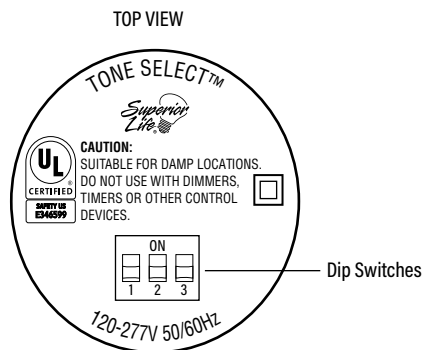

ENVIRONMENT

Operating Temperature	-4° ~ 113°F
Suitable Location	DAMP
Ingress Protection Rating	IP20
Fixture Type	Enclosed

LIFESPAN

Average Life (Hours)	50,000
Warranty (Years)	5

COMPONENTS

LED Light Source	Samsung
------------------	---------

ORDERING

ITEM#	DESCRIPTION	TITLE 20	CASE
91546	LED TONE-SELECT™ 6WT10/120°/FR/27/30/35/40/50K/G24q/4 PIN/120-277V - SUPERIOR LIFE®	N/A	50

ADDITIONAL INFORMATION:

CCT DIP SWITCH SETTINGS

CCT	Switch 1	Switch 2	Switch 3
2700K	--	ON	--
3000K	ON	--	ON
3500K	--	ON	ON
4000K	ON	--	--
5000K	--	--	ON