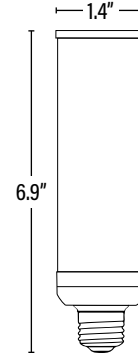

Item#: **91549**
LED TONE-SELECT™ CFL DIRECT WIRE

ITEM INFORMATION

DIMENSIONS (Inches)

Length (MOL)	6.9"
Width/Diameter (MOD)	1.4"
Weight (Lbs)	--

SUPPORTING DOCUMENTS (Grey = not available at this time.)

Product Sheet	VIEW
IES Download from Web Item	VIEW
LM79	VIEW
LM80	VIEW

PACKAGING

		UPC	DIMENSIONS (LxWxH)	GROSS WEIGHT (Lbs)
Master Carton	50	10811768022237	17.7" x 8.9" x 7.7"	--
Inner Carton	10	20811768022234	--	--
Individual Box	1	811768022230	7.3" x 1.7" x 1.7"	--
Country of Origin	China			
HS Tariff	8539.50.0010			