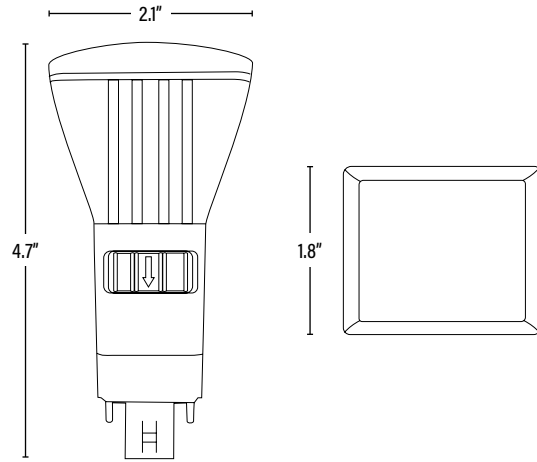

Item#: **91552**
LED TONE-SELECT™ CFL PLUG & GO™

DIMENSIONS (Inches)	
Length (MOL)	4.7"
Width/Diameter (MOD)	2.1"
Height	1.8"
Net Weight (Lbs)	--

SUPPORTING DOCUMENTS (Grey = not available at this time.)	
Product Sheet	VIEW
Install Instructions	VIEW
Ballast Compatibility	VIEW
IES Download from Web Item	VIEW
LM79	VIEW
LM80	VIEW

PACKAGING		UPC	DIMENSIONS (LxWxH)	GROSS WEIGHT (Lbs)
Master Carton	50	10811768022275	20.5" x 12.6" x 6.7"	15
Inner Carton	10	20811768022272	--	--
Individual Box	1	811768022278	5.1" x 2.2" x 1.8"	0.3
Country of Origin	China			
HS Tariff	9405.10.6020			