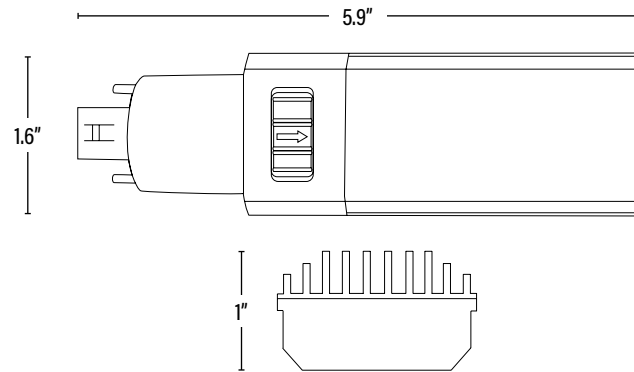

CONSTRUCTION		
Housing	Aluminum / PC	
Base / Power Supply	G24q 4 Pin / Plug In	
Finish	White	

QUALIFICATIONS		
		

Visit www.designlights.org/search to confirm qualification. • DLC lists the wattage of the system power. • Published lumens on LED products are approximate and may vary slightly. • Specifications are subject to change without notice.

Item#: **91553**
LED TONE-SELECT™ CFL PLUG & GO™

DIMENSIONS (Inches)

Length (MOL)	5.9"
Width/Diameter (MOD)	1.6"
Height	1"
Weight (Lbs)	--

SUPPORTING DOCUMENTS (Grey = not available at this time.)

Product Sheet	VIEW
Install Instructions	VIEW
Ballast Compatibility	VIEW
IES Download from Web Item	VIEW
LM79	VIEW
LM80	VIEW

PACKAGING

		UPC	DIMENSIONS (LxWxH)	GROSS WEIGHT (Lbs)
Master Carton	50	10899645001995	31.3" x 9.4" x 3.9"	12.6
Inner Carton	10	20899645001992	--	--
Individual Box	1	899645001998	5.1" x 2.2" x 1.8"	0.3
Country of Origin	China			
HS Tariff	9405.10.6020			