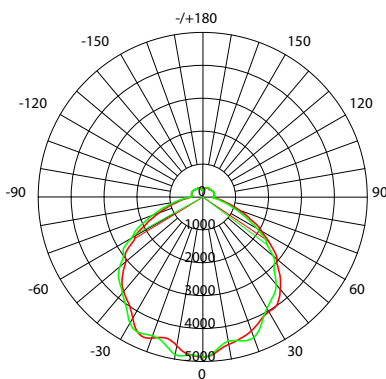

APPLICATION

Ideal for retrofitting high bay fixtures in commercial and industrial buildings.

LIGHT DISTRIBUTION CURVE

ELECTRICAL

	ITEM	DLC WHOLE FIXTURE
Wattage	120W	116W
Voltage	120-277V	
Current	1.2A	
Power Factor	0.9	
Total Harmonic Distortion (THD)	13.7	

LIGHTING PERFORMANCE

Lumens	18000	15049
Lumens Per Watt (Lm/W)	150	130
Color Temperature (CCT)	5000K	
Color Rendering (CRI)	83	
R9 (Red Value)	N/A	
R13 (Skin Tones)	N/A	
Beam Angle	360°	
Light Distribution	Type VS	
Dimmable Lighting Control		

PERFORMANCE DATA

PACKAGING

Item#: **91590**
LED HIGH BAY RETROFIT

DIMENSIONS (Inches)

Length (MOL)	8.8"
Width/Diameter (MOD)	7.9"
Weight (Lbs)	5.5

Line drawings may not be to scale and are for general reference only.