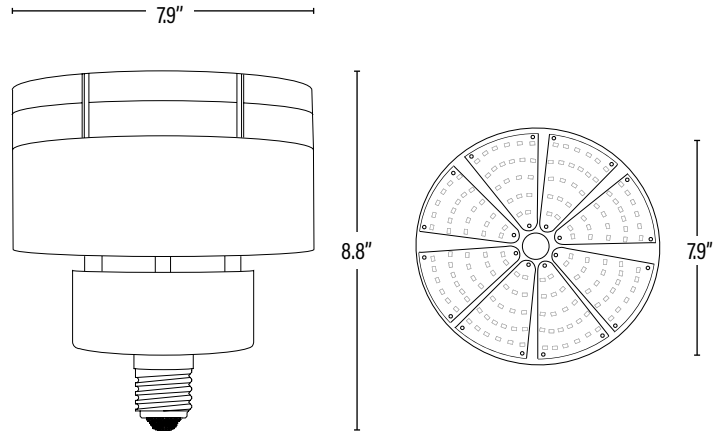

PERFORMANCE DATA

PACKAGING

Item#: **91590**
LED HIGH BAY RETROFIT

DIMENSIONS (Inches)

Length (MOL)	8.8"
Width/Diameter (MOD)	7.9"
Weight (Lbs)	5.5

Line drawings may not be to scale and are for general reference only.

SUPPORTING DOCUMENTS (Grey = not available at this time.)

Product Sheet	VIEW
Install Instructions	VIEW
IES Download from Web Item	VIEW
Photometric	VIEW
LM79	VIEW
LM80	VIEW

PACKAGING

		UPC	DIMENSIONS (LxWxH)	GROSS WEIGHT (Lbs)
Master Carton	6	10811768024460	18.9' x 28" x 11.3"	39.7
Individual Box	1	811768024463	8.9" x 8.9" x 10.4"	6.2
Country of Origin	China			
HS Tariff	9405.40.8200			