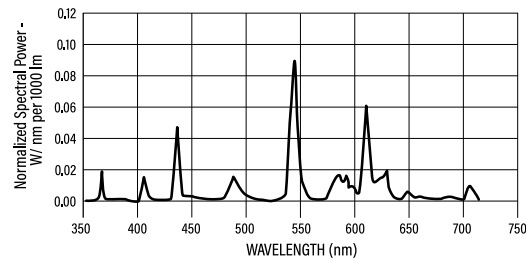

APPLICATION

Larger warehouses, retail applications, commercial buildings and work areas.

ELECTRICAL

Wattage	32W
---------	-----

LIGHTING PERFORMANCE

Initial Lumens (Performance after 100 hours of operating life.)	2800
Mean Lumens (At 40% of the lamps rated average life.)	2535
Lumens Per Watt (LPW)	88
Color Temperature (CCT)	5000K
Color Rendering (CRI)	85