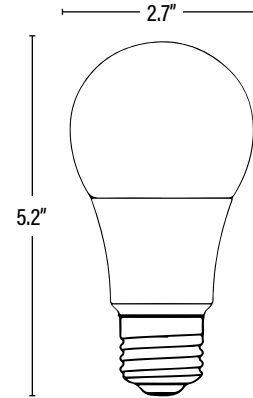

PERFORMANCE DATA

PACKAGING

Item#: **91658**  
**LED A21 LAMP**

**DIMENSIONS** (Inches)

Length (MOL)	5.2"
Width/Diameter (MOD)	2.7"
Weight (Lbs)	--

Line drawings may not be to scale and are for general reference only.

**SUPPORTING DOCUMENTS** (Grey = not available at this time.)

Product Sheet	VIEW
---------------	------

**PACKAGING**

		UPC	DIMENSIONS (LxWxH)	GROSS WEIGHT (Lbs)
Master Carton	48	10811768024200	23.9" x 6.6" x 18"	8.8
Individual Box	1	811768024203	2.8" x 2.8" x 5.6"	0.2
Country of Origin	China			
HS Tariff	8539.50.0010			