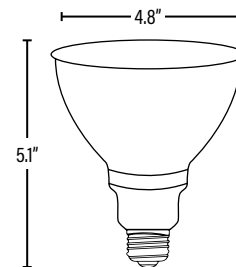

TECHNICAL DATA SHEET

91675

PAR38 23W CFL

COMPACT FLUORESCENT

FEATURES

- Light weight and has a low profile
- Excellent color rendition
- Light instantly, no flicker
- Less heat output with a low starting temperature

APPLICATION

Replaces 90W traditional lamps, and is used in ceiling fixtures, floor lamps, and track lighting.

PRODUCT DETAILS

ELECTRICAL	
Wattage	23W
Current	380mA
Voltage	120V
LIGHTING PERFORMANCE	
Lumens	1280
Lumens Per Watt (Lm/W)	56
Color Temperature (CCT)	3000K
Color Rendering (CRI)	85
Dimmable Lighting Control	
LIFESPAN	
Average Life (Hours)	12,000
Warranty (Years)	1
ENVIRONMENT	
Suitable Location	WET
Fixture Type	Open, Base up or Horizontal Position
CERTIFICATIONS	

CONSTRUCTION	
Housing	Glass / Plastic
Base / Power Supply	E26 - Medium
Lens	Clear
Mercury Content (Hg)	2mg
PACKAGING	
Master Carton	12pc / 10899645001742
Individual Box	899645001745
Country of Origin	China
HS Tariff	8539.31.0060
DIMENSIONS	
Dimensions (Inches)	5.1"(L) x 4.8"(DIA)