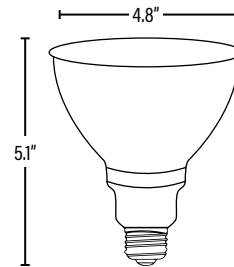

TECHNICAL DATA SHEET

91676

PAR38 23W CFL

COMPACT FLUORESCENT

FEATURES

- Light weight and has a low profile
- Excellent color rendition
- Light instantly, no flicker
- Less heat output with a low starting temperature

APPLICATION

Replaces 90W traditional lamps, and is used in ceiling fixtures, floor lamps, and track lighting.

PRODUCT DETAILS

ELECTRICAL	
Wattage	23W
Current	380mA
Voltage	120V
LIGHTING PERFORMANCE	
Lumens	1350
Lumens Per Watt (Lm/W)	59
Color Temperature (CCT)	5000K
Color Rendering (CRI)	85
Dimmable Lighting Control	
LIFESPAN	
Average Life (Hours)	12,000
Warranty (Years)	1
ENVIRONMENT	
Suitable Location	WET
Fixture Type	Open, Base up or Horizontal Position
CERTIFICATIONS	

CONSTRUCTION	
Housing	Glass / Plastic
Base / Power Supply	E26 - Medium
Lens	Clear
Mercury Content (Hg)	2mg
PACKAGING	
Master Carton	12pc / 10811768024583
Individual Box	811768024583
Country of Origin	China
HS Tariff	8539.31.0060
DIMENSIONS	
Dimensions (Inches)	5.1"(L) x 4.8"(DIA)