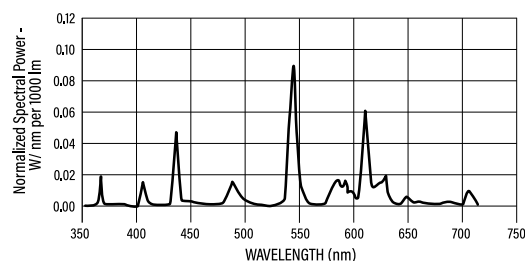

APPLICATION

Larger warehouses, retail applications, commercial buildings and work areas.

ELECTRICAL

Wattage	28W
---------	-----

LIGHTING PERFORMANCE

Initial Lumens (Performance after 100 hours of operating life.)	2825
Mean Lumens (At 40% of the lamps rated average life.)	2620
Lumens Per Watt (LPW)	104
Color Temperature (CCT)	5000K
Color Rendering (CRI)	85