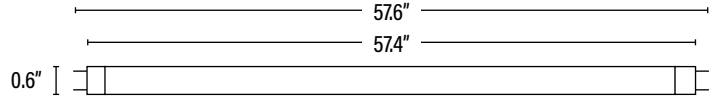

Item#: **91711**  
**LINEAR T5**

ITEM INFORMATION

**DIMENSIONS** (Inches)

Length (MOL)	57.6"
Width/Diameter (MOD)	0.6"
Net Weight (Lbs)	--

**SUPPORTING DOCUMENTS** (Grey = not available at this time.)

Product Sheet	VIEW
---------------	------

PACKAGING		UPC	DIMENSIONS (LxWxH)	GROSS WEIGHT (Lbs)
Master Carton	40	--	59.1" x 4.3" x 6.3"	14.3
Individual Box	1	--	--	0.4
Country of Origin	China			
HS Tariff	8539.31.0070			

**ORDERING**

ITEM#	DESCRIPTION	CASE
91711	F35T5 - SKY-BRITE® PLUS	40