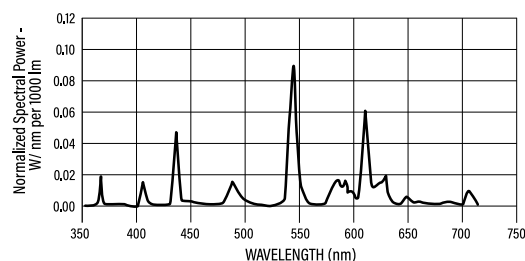

**APPLICATION**

Larger warehouses, retail applications, commercial buildings and work areas.

**ELECTRICAL**

Wattage	35W
---------	-----

**LIGHTING PERFORMANCE**

Initial Lumens (Performance after 100 hours of operating life.)	3500
Mean Lumens (At 40% of the lamps rated average life.)	3255
Lumens Per Watt (LPW)	100
Color Temperature (CCT)	5000K
Color Rendering (CRI)	85

Item#: **91711**  
**LINEAR T5**

ITEM INFORMATION

**DIMENSIONS** (Inches)

Length (MOL)	57.6"
Width/Diameter (MOD)	0.6"
Net Weight (Lbs)	--

**SUPPORTING DOCUMENTS** (Grey = not available at this time.)

Product Sheet	VIEW
---------------	------