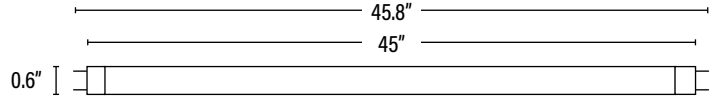

Item#: **91720**
LINEAR T5/HO

ITEM INFORMATION

DIMENSIONS (Inches)

Length (MOL)	45.8"
Width/Diameter (MOD)	0.6"
Net Weight (Lbs)	--

SUPPORTING DOCUMENTS (Grey = not available at this time.)

Product Sheet	VIEW
---------------	------

PACKAGING		UPC	DIMENSIONS (LxWxH)	GROSS WEIGHT (Lbs)
Master Carton	40	899645001554	47.2" x 4.3" x 6.3"	11.5
Individual Box	1	--	--	0.3
Country of Origin	China			
HS Tariff	8539.31.0070			

ORDERING

ITEM#	DESCRIPTION	TITLE 20	CASE
91720	F54T5/835/HO	Yes	40