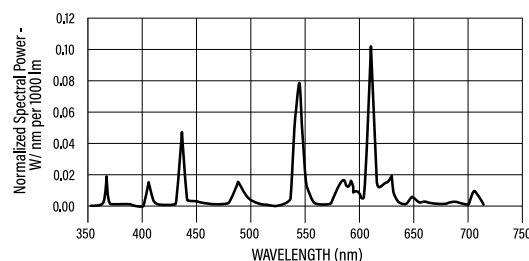

APPLICATION

Larger warehouses, retail applications, commercial buildings and work areas.

ELECTRICAL

Wattage	54W
---------	-----

LIGHTING PERFORMANCE

Initial Lumens (Performance after 100 hours of operating life.)	4950
Mean Lumens (At 40% of the lamps rated average life.)	4700
Lumens Per Watt (LPW)	92
Color Temperature (CCT)	3500K
Color Rendering (CRI)	88