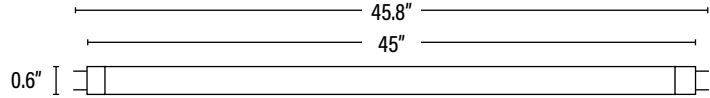

Item#: **91722**
LINEAR T5/HO

ITEM INFORMATION

DIMENSIONS (Inches)

Length (MOL)	45.8"
Width/Diameter (MOD)	0.6"
Net Weight (Lbs)	--

SUPPORTING DOCUMENTS (Grey = not available at this time.)

Product Sheet	VIEW
---------------	------

PACKAGING		UPC	DIMENSIONS (LxWxH)	GROSS WEIGHT (Lbs)
Master Carton	40	854432004897	47.2" x 4.3" x 6.3"	11.5
Individual Box	1	--	--	0.3
Country of Origin	China			
HS Tariff	8539.31.0070			

ORDERING

ITEM#	DESCRIPTION	TITLE 20	CASE
91722	F54T5/841/HO	Yes	40