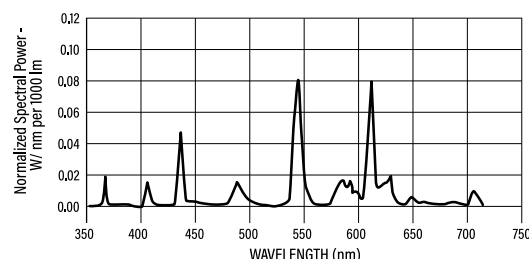

APPLICATION

Larger warehouses, retail applications, commercial buildings and work areas.

ELECTRICAL

Wattage	54W
---------	-----

LIGHTING PERFORMANCE

Initial Lumens (Performance after 100 hours of operating life.)	4850
Mean Lumens (At 40% of the lamps rated average life.)	4600
Lumens Per Watt (LPW)	90
Color Temperature (CCT)	4100K
Color Rendering (CRI)	85