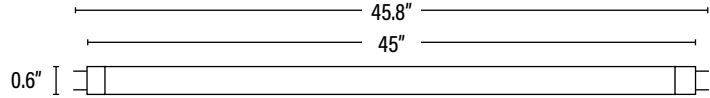

Item#: **91724**
LINEAR T5/HO

ITEM INFORMATION

DIMENSIONS (Inches)

Length (MOL)	45.8"
Width/Diameter (MOD)	0.6"
Net Weight (Lbs)	--

SUPPORTING DOCUMENTS (Grey = not available at this time.)

Product Sheet	VIEW
---------------	------

PACKAGING		UPC	DIMENSIONS (LxWxH)	GROSS WEIGHT (Lbs)
Master Carton	40	811768022476	47.2" x 4.3" x 6.3"	11.5
Individual Box	1	--	--	0.3
Country of Origin	China			
HS Tariff	8539.31.0070			

ORDERING

ITEM#	DESCRIPTION	TITLE 20	CASE
91724	F54T5/VITA-BRITE™/HO	Yes	40