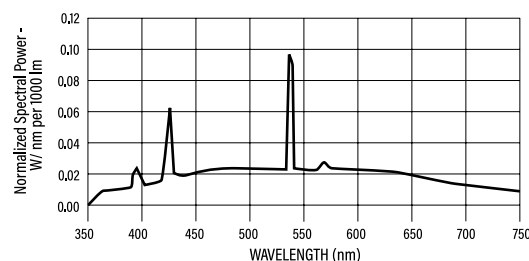

APPLICATION

Larger warehouses, retail applications, commercial buildings and work areas.

ELECTRICAL

Wattage	54W
---------	-----

LIGHTING PERFORMANCE

Initial Lumens (Performance after 100 hours of operating life.)	4850
Mean Lumens (At 40% of the lamps rated average life.)	4600
Lumens Per Watt (LPW)	90
Color Temperature (CCT)	5700K
Color Rendering (CRI)	85

Item#: **91724**
LINEAR T5/HO

ITEM INFORMATION

DIMENSIONS (Inches)

Length (MOL)	45.8"
Width/Diameter (MOD)	0.6"
Net Weight (Lbs)	--

SUPPORTING DOCUMENTS (Grey = not available at this time.)

Product Sheet	VIEW
---------------	------

PACKAGING		UPC	DIMENSIONS (LxWxH)	GROSS WEIGHT (Lbs)
Master Carton	40	811768022476	47.2" x 4.3" x 6.3"	11.5
Individual Box	1	--	--	0.3
Country of Origin	China			
HS Tariff	8539.31.0070			

ORDERING

ITEM#	DESCRIPTION	TITLE 20	CASE
91724	F54T5/VITA-BRITE™/HO	Yes	40