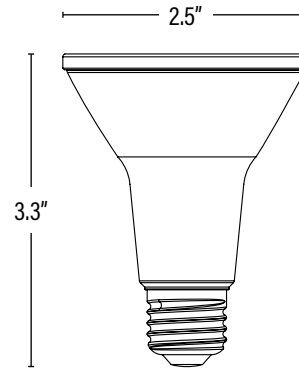

PERFORMANCE DATA

PACKAGING

Item#: **91735**  
**LED PAR20 LAMP**

**DIMENSIONS** (Inches)

Length (MOL)	3.3"
Width/Diameter (MOD)	2.5"
Weight (Lbs)	--

Line drawings may not be to scale and are for general reference only.

**SUPPORTING DOCUMENTS** (Grey = not available at this time.)

Product Sheet	VIEW
Dimmer Compatibility	VIEW
IES Download from Web Item	VIEW
LM79	VIEW
LM80	VIEW

**PACKAGING**

		UPC	DIMENSIONS (LxWxH)	GROSS WEIGHT (Lbs)
Master Carton	48	10811768023371	--	--
Individual Box	1	811768025477	2.5" x 2.5" x 3.6"	--
Country of Origin	China			
HS Tariff	9405.40.6000			