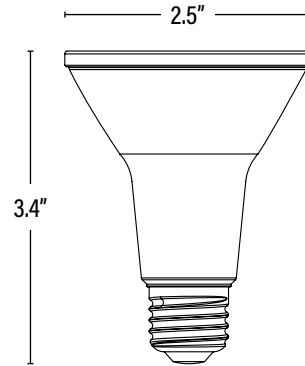

**QUALIFICATIONS**

*Published lumens on LED products are approximate and may vary slightly.*

PERFORMANCE DATA

PACKAGING

Item#: **91737**  
**LED PAR20 LAMP**

**DIMENSIONS** (Inches)

Length (MOL)	3.4"
Width/Diameter (MOD)	2.5"
Weight (Lbs)	--

Line drawings may not be to scale and are for general reference only.

**SUPPORTING DOCUMENTS** (Grey = not available at this time.)

Product Sheet	VIEW
Dimmer Compatibility	VIEW

**PACKAGING**

		UPC	DIMENSIONS (LxWxH)	GROSS WEIGHT (Lbs)
Master Carton	48	10899645001490	16.4" x 8.9" x 11.2"	7.6
Individual Box	1	899645001493	2.5" x 2.5" x 3.6"	0.2
Country of Origin	China			
HS Tariff	8539.50.0010			