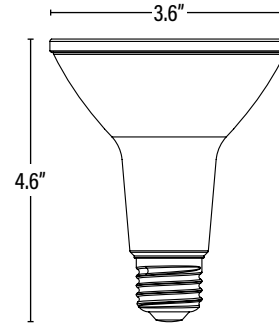

Item#: **91747**  
**LED PAR30/LN LAMP**

**DIMENSIONS** (Inches)

Length (MOL)	4.6"
Width/Diameter (MOD)	3.6"
Net Weight (Lbs)	--

**SUPPORTING DOCUMENTS**

Product Sheet	VIEW
Dimmer Compatibility	VIEW

**PACKAGING**

		UPC	DIMENSIONS (LxWxH)	GROSS WEIGHT (Lbs)
Master Carton	24	10811768029915	16.1" x 11.2" x 12.2"	7.4
Individual Box	1	811768029918	3.7" x 3.7" x 4.7"	0.3
Country of Origin	China			
HS Tariff	8539.50.0010			