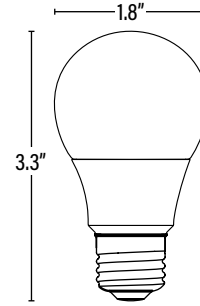

Item#: **91790**
LED A15 LAMP

ITEM INFORMATION

DIMENSIONS (Inches)

Length (MOL)	3.3"
Width/Diameter (MOD)	1.8"
Net Weight (Lbs)	--

PACKAGING

		UPC	DIMENSIONS (LxWxH)	GROSS WEIGHT (Lbs)
Master Carton	96	--	16.5" x 12.4" x 7.4"	--
Individual Box	1	--	1.9" x 1.9" x 3.3"	--
Country of Origin	China			
HS Tariff	--			