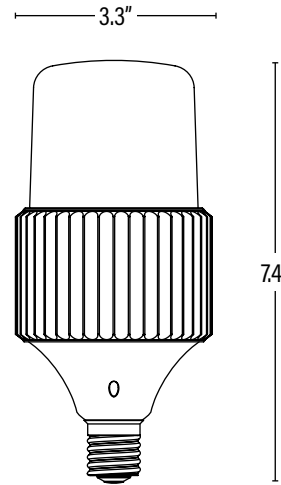

PERFORMANCE DATA

PACKAGING

Item#: **91805**  
**LED HIGH WATTAGE 360° LAMP**

**DIMENSIONS** (Inches)

Length (MOL)	7.4"
Width/Diameter (MOD)	3.3"
Weight (Lbs)	--

Line drawings may not be to scale and are for general reference only.

**SUPPORTING DOCUMENTS** (Grey = not available at this time.)

Product Sheet	VIEW
Install Instructions	VIEW
IES Download from Web Item	VIEW
Photometric	VIEW
LM79	VIEW
LM80	VIEW

**PACKAGING**

		UPC	DIMENSIONS (LxWxH)	GROSS WEIGHT (Lbs)
Master Carton	20	10811768020165	20.9" x 16.9" x 9.5"	17.5
Individual Box	1	811768020168	3.6" x 3.6" x 8"	0.9
Country of Origin	China			
HS Tariff	9405.40.8200			